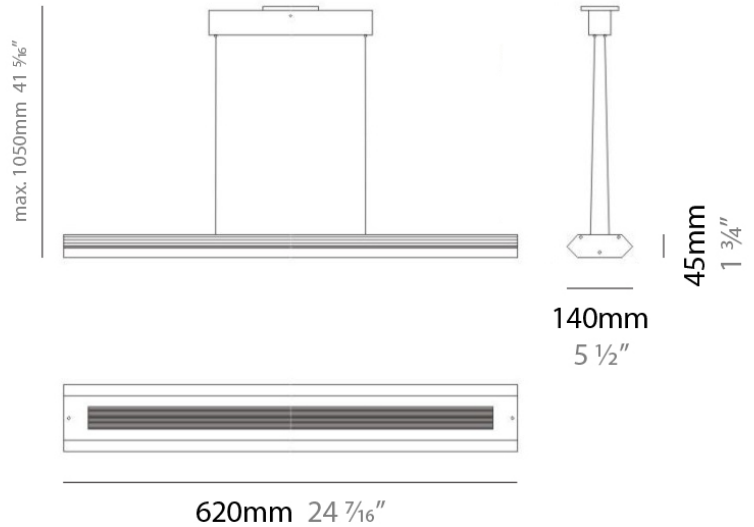

D91112

PROJECT _____

TYPE _____

NOTES _____

QUANTITY _____

DATE _____

GENERAL

Series: Finestra

Brand: Milan

Division: Design

Mounting Type: Suspension

Mounting Location: Ceiling

Subcategory: Pendant

PHYSICAL

Shape: Abstract

Length (mm): 620

Length (in): 24

Width (mm): 54

Width (in): 2 ¹/₈

Height (mm): 1050

Height (in): 41

Max. Overall Height (mm): 1041

Max. Overall Height (in): 41

Light Distribution: Direct / Indirect

Weight (kg): 2.86

Weight (lbs): 6.31

Fixture Material: Aluminum

ELECTRICAL

Number of Lamps: 2

Lamp Type: T5 Fluorescent

Bulb Included: Bulb Not Included

Total Output Wattage (W): 48

Max. Wattage Per Lamp (W): 24

Lamp Base: G5 Bi-pin

Input Voltage (V): 120

LED

OPTICAL

RATINGS AND CERTIFICATIONS

Certified By: CSA Certified to UL and CSA Standards

IP rating: IP20