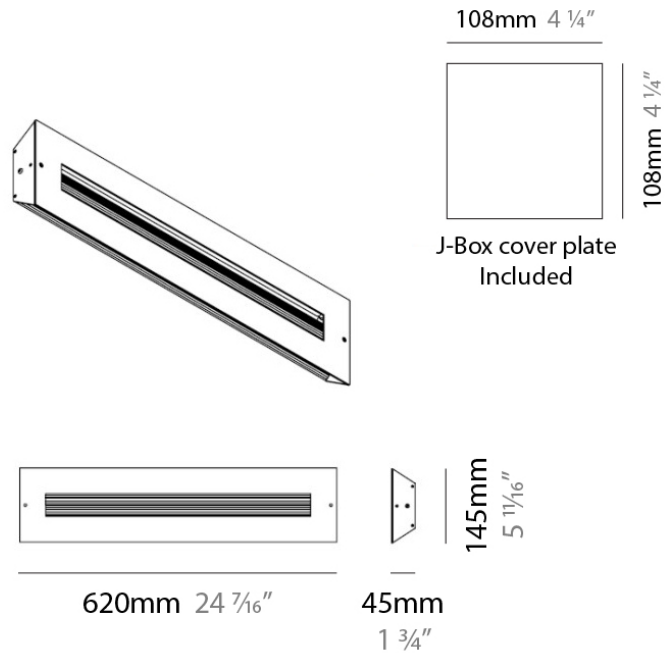

D93154

PROJECT	
TYPE	
NOTES	
QUANTITY	
DATE	

GENERAL

Series: Finestra
Brand: Milan
Division: Design
Mounting Type: Surface
Mounting Location: Wall
Subcategory: Ambient

PHYSICAL

Shape: Rectangle
Length (mm): 620
Length (in): 24 7/16
Height (mm): 145
Height (in): 5 11/16
Extension (mm): 45
Extension (in): 1 3/4
Light Distribution: Direct / Indirect
Weight (kg): 1.8
Weight (lbs): 4
Fixture Finish: WHI
Fixture Material: Metal

ELECTRICAL

Number of Lamps: 2
Lamp Type: T5 Fluorescent
Bulb Included: Bulb Not Included
Total Output Wattage (W): 48
Max. Wattage Per Lamp (W): 24
Lamp Base: G5 Bi-pin
Dimming: Non-Dimmable
Input Voltage (V): 120
Lamp Voltage (V): 120

LED

OPTICAL

RATINGS AND CERTIFICATIONS

Certified By: CSA Certified to UL and CSA Standards
IP rating: IP20