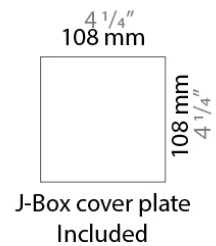

D93018

PROJECT	
TYPE	
NOTES	
QUANTITY	
DATE	

GENERAL

Series: Finestra
Brand: Milan
Division: Design
Mounting Type: Surface
Mounting Location: Wall
Subcategory: Wall Effect

PHYSICAL

Length (mm): 152
Length (in): 6
Height (mm): 152
Height (in): 6
Extension (mm): 51
Extension (in): 2
Weight (kg): 2.3
Weight (lbs): 5

ELECTRICAL

Number of Lamps: 1
Lamp Type: LED Retrofit / Halogen
Lamp Shape: T3
Bulb Included: Bulb Not Included
Total Output Wattage (W): 18 / 70
Max. Wattage Per Lamp (W): 18 / 70
Lamp Base: RSC
Input Voltage (V): 120

LED

OPTICAL

RATINGS AND CERTIFICATIONS

Certified By: CSA Certified to UL and CSA Standards
IP rating: IP20